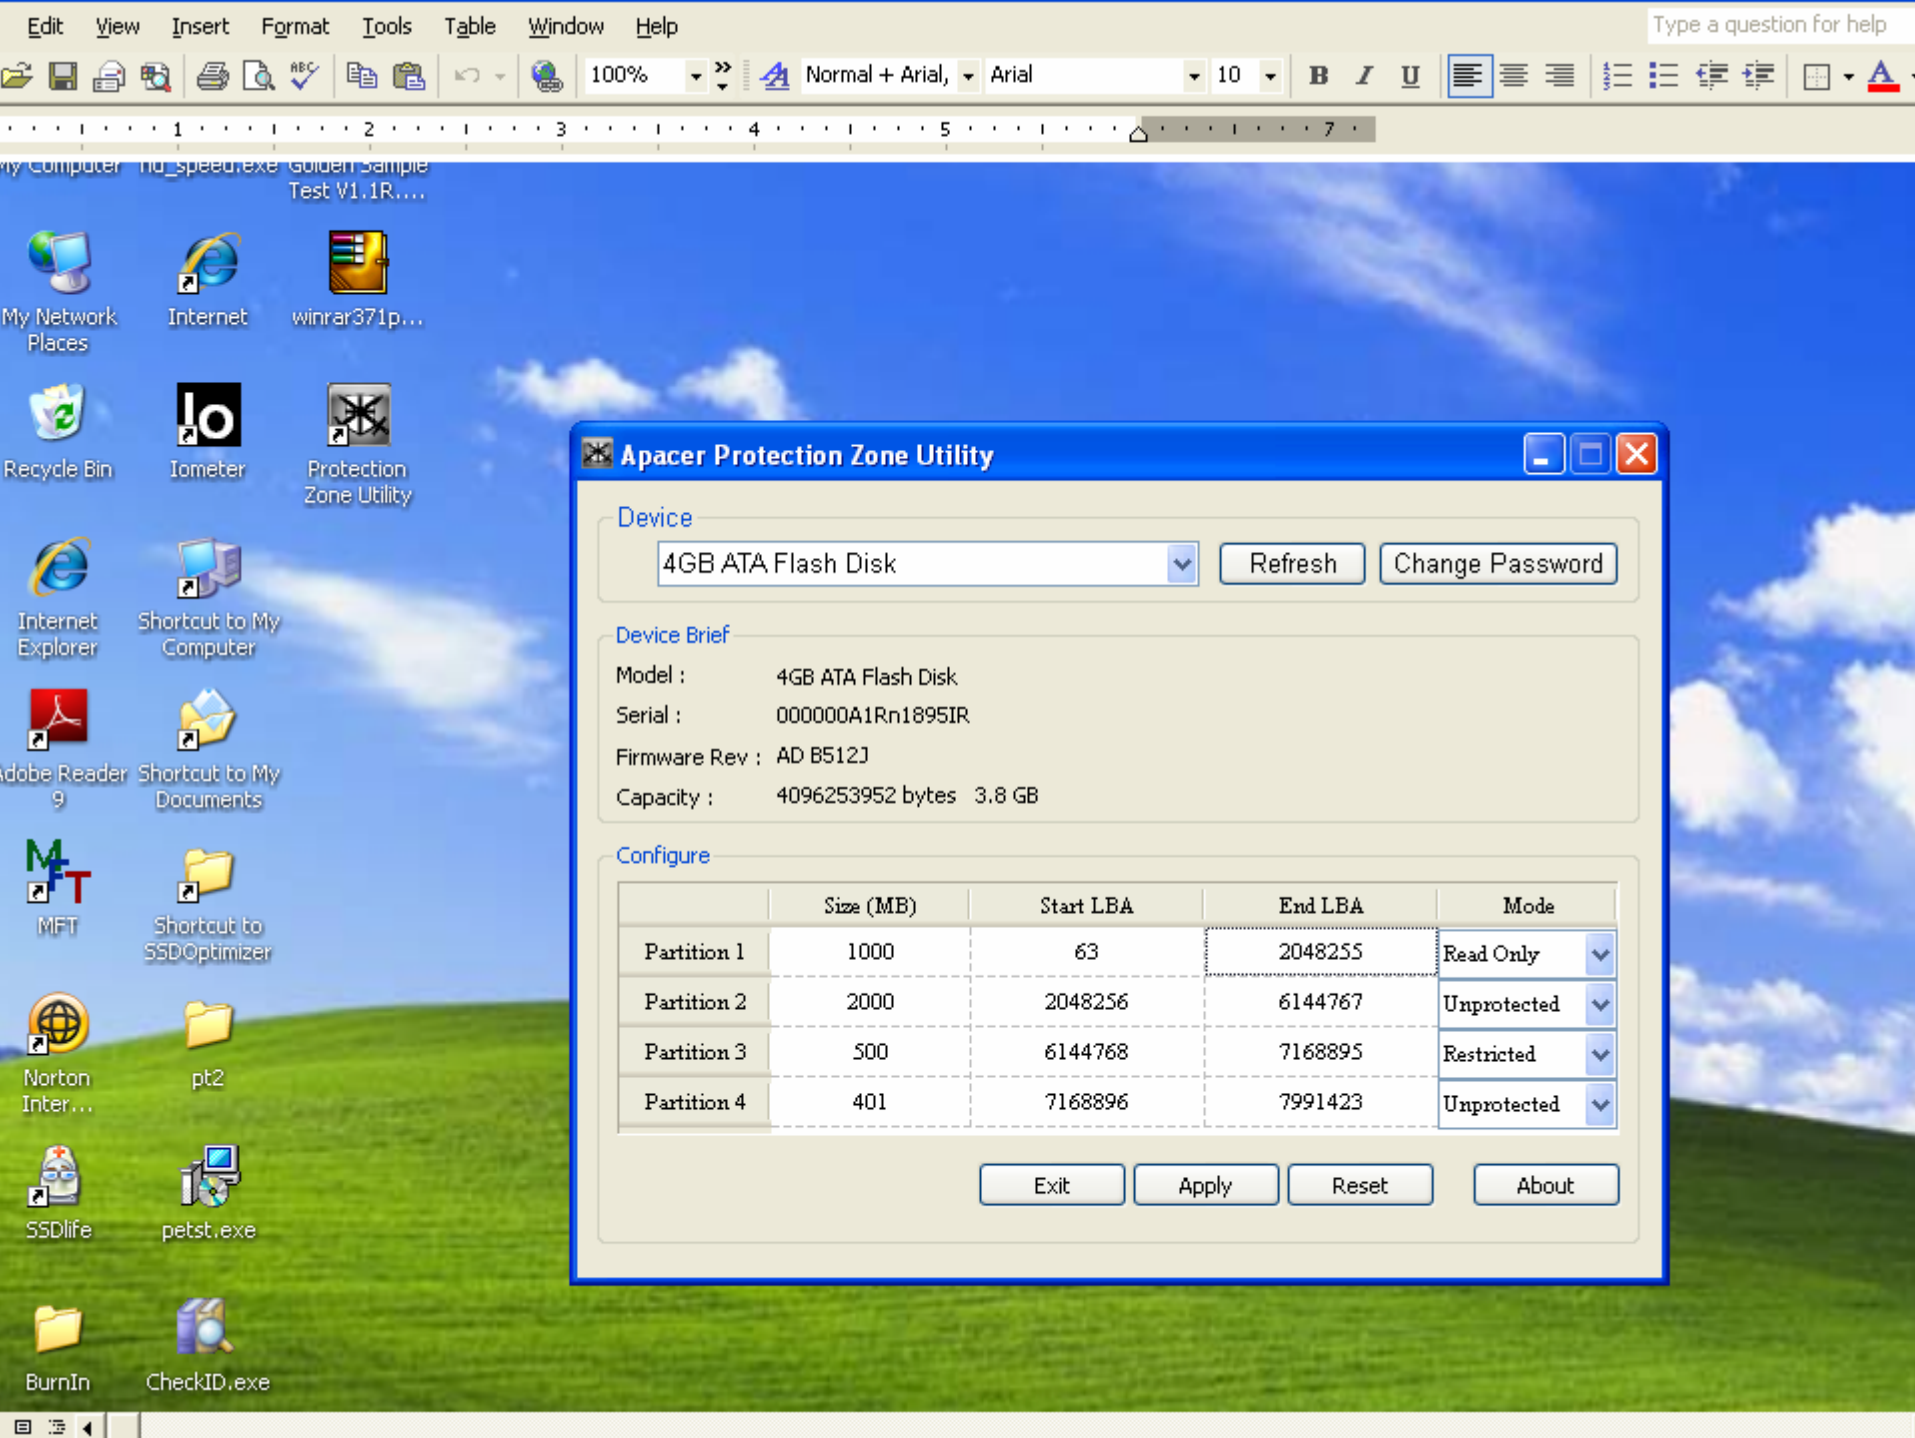

Microsoft Word ribbon: Edit, View, Insert, Format, Tools, Table, Window, Help. Font: Normal + Arial, Arial, 10. Icons for Bold, Italic, Underline, Bullets, Numbered List, Decrease Indent, Increase Indent, Table, and Spell Check.

Taskbar: my Computer, no_speed.exe, Golden Sample Test V1.1R....

Desktop icons: My Network Places, Internet, winrar371p..., Recycle Bin, Iometer, Protection Zone Utility, Internet Explorer, Shortcut to My Computer, Adobe Reader 9, Shortcut to My Documents, MFT, Shortcut to SSDOptimizer, Norton Inter..., pt2, SSDlife, petst.exe, BurnIn, CheckID.exe.

Apacer Protection Zone Utility

Device: 4GB ATA Flash Disk [Refresh] [Change Password]

Device Brief

Model : 4GB ATA Flash Disk
Serial : 000000A1Rn1895IR
Firmware Rev : AD B512J
Capacity : 4096253952 bytes 3.8 GB

Configure

	Size (MB)	Start LBA	End LBA	Mode
Partition 1	1000	63	2048255	Read Only
Partition 2	2000	2048256	6144767	Unprotected
Partition 3	500	6144768	7168895	Restricted
Partition 4	401	7168896	7991423	Unprotected

[Exit] [Apply] [Reset] [About]