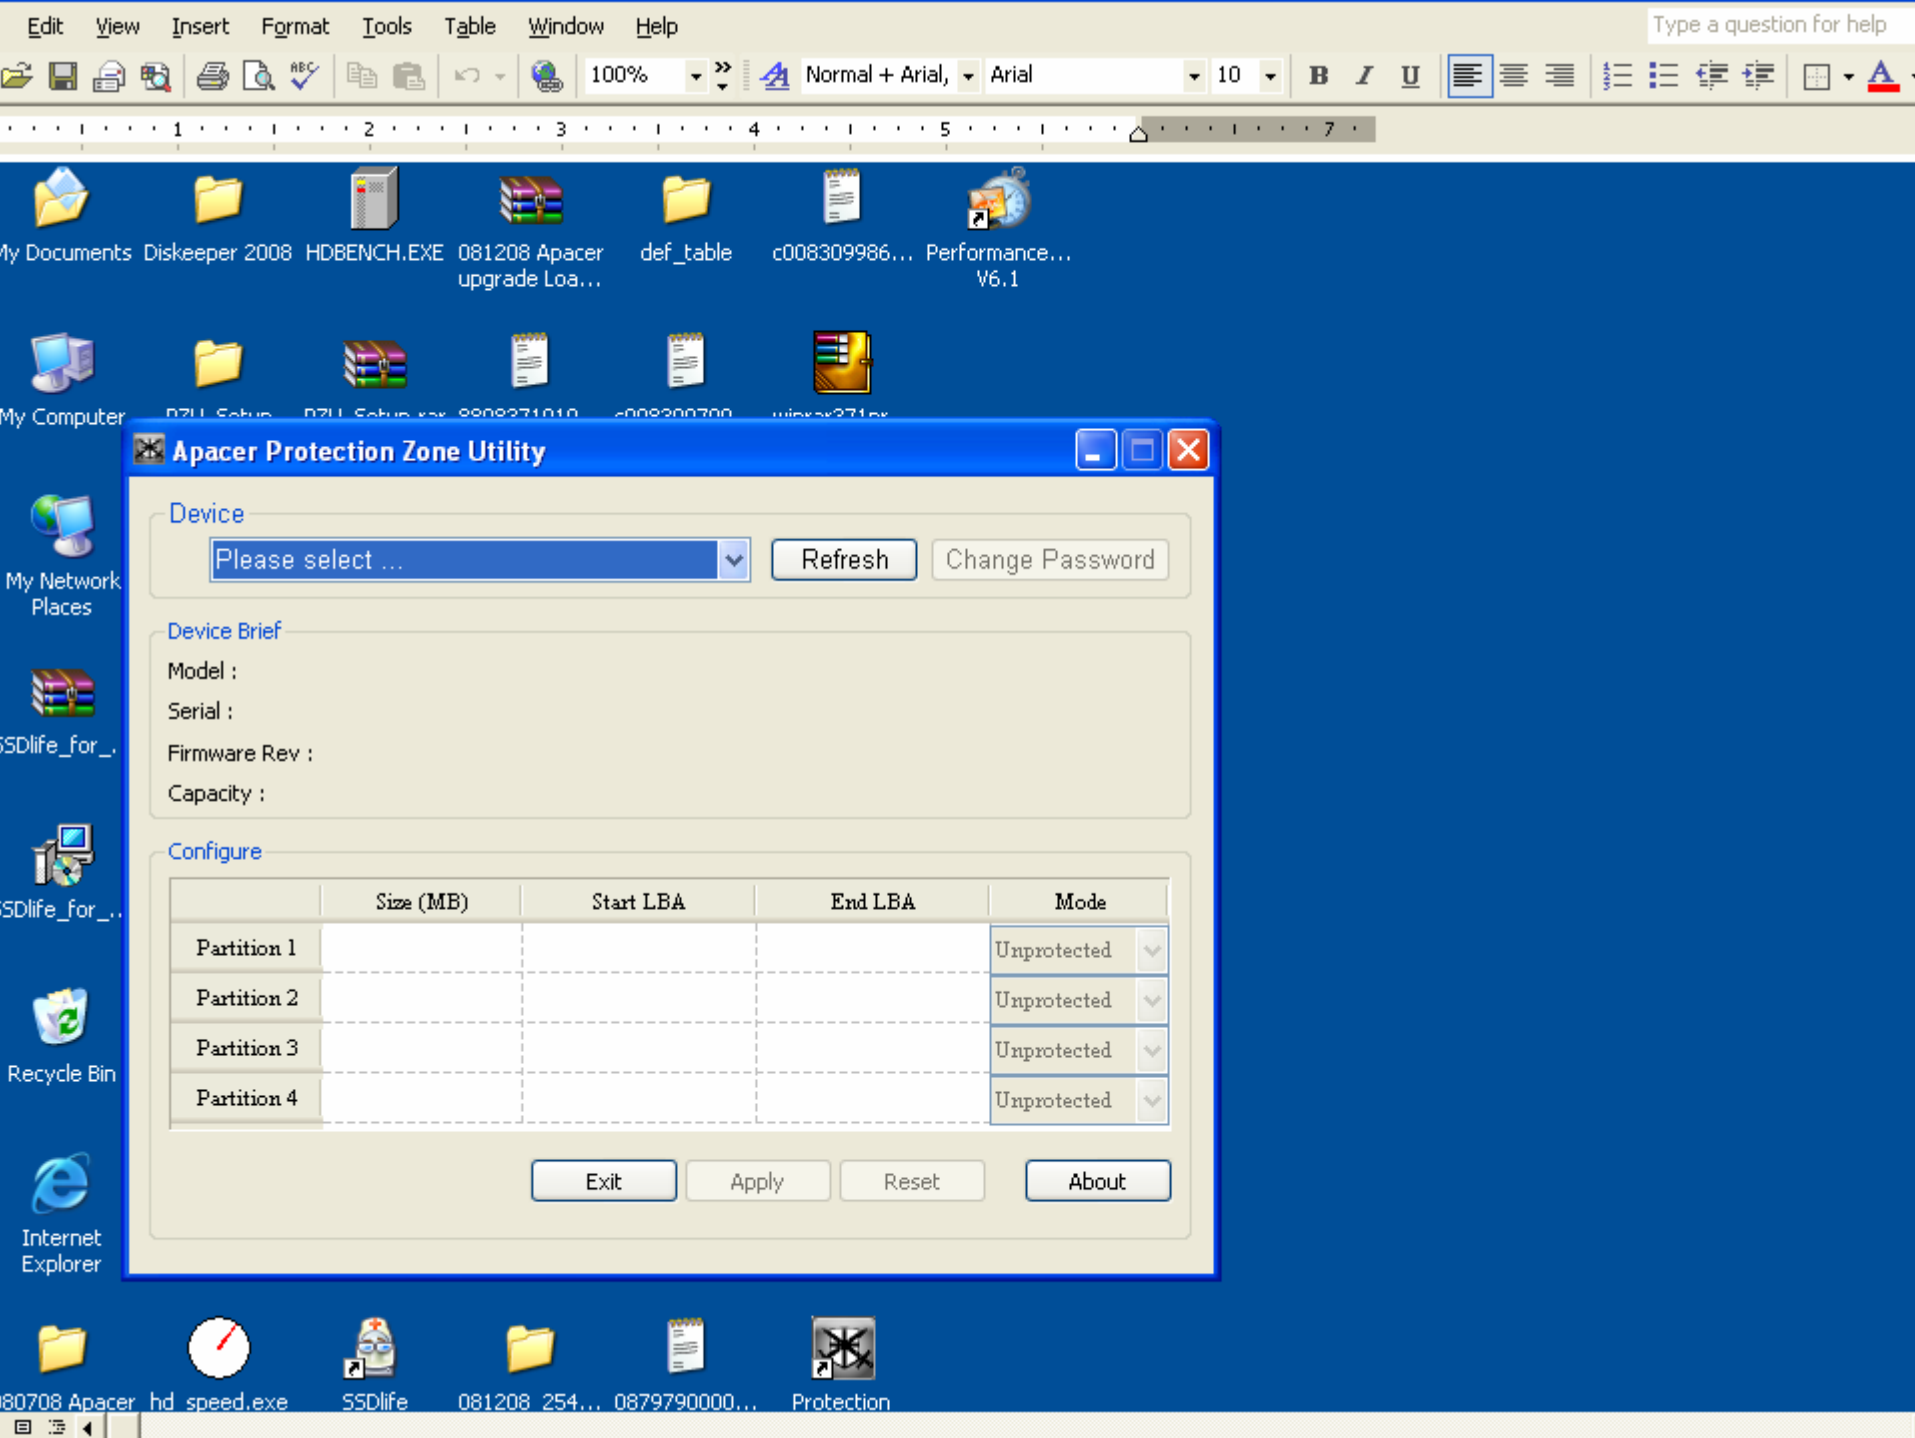

Apacer

Protection Zone Utility

*HW Development Dept.
6 May 2009*

Secure Protection Zone

- Available on PATA VA series & SAFD253VA
- Set password, and enable protection zones
- Customer can enable up to 4 independent protection zones, 3 options shown below

Zone	Read	Write
Unprotected	V	V
Read only	V	X
Restricted	X	X

Procedure

- Create partitions – up to 4
- Open utility & select device
- Set password – 10 character max.
- Select the protection zone mode for each partition