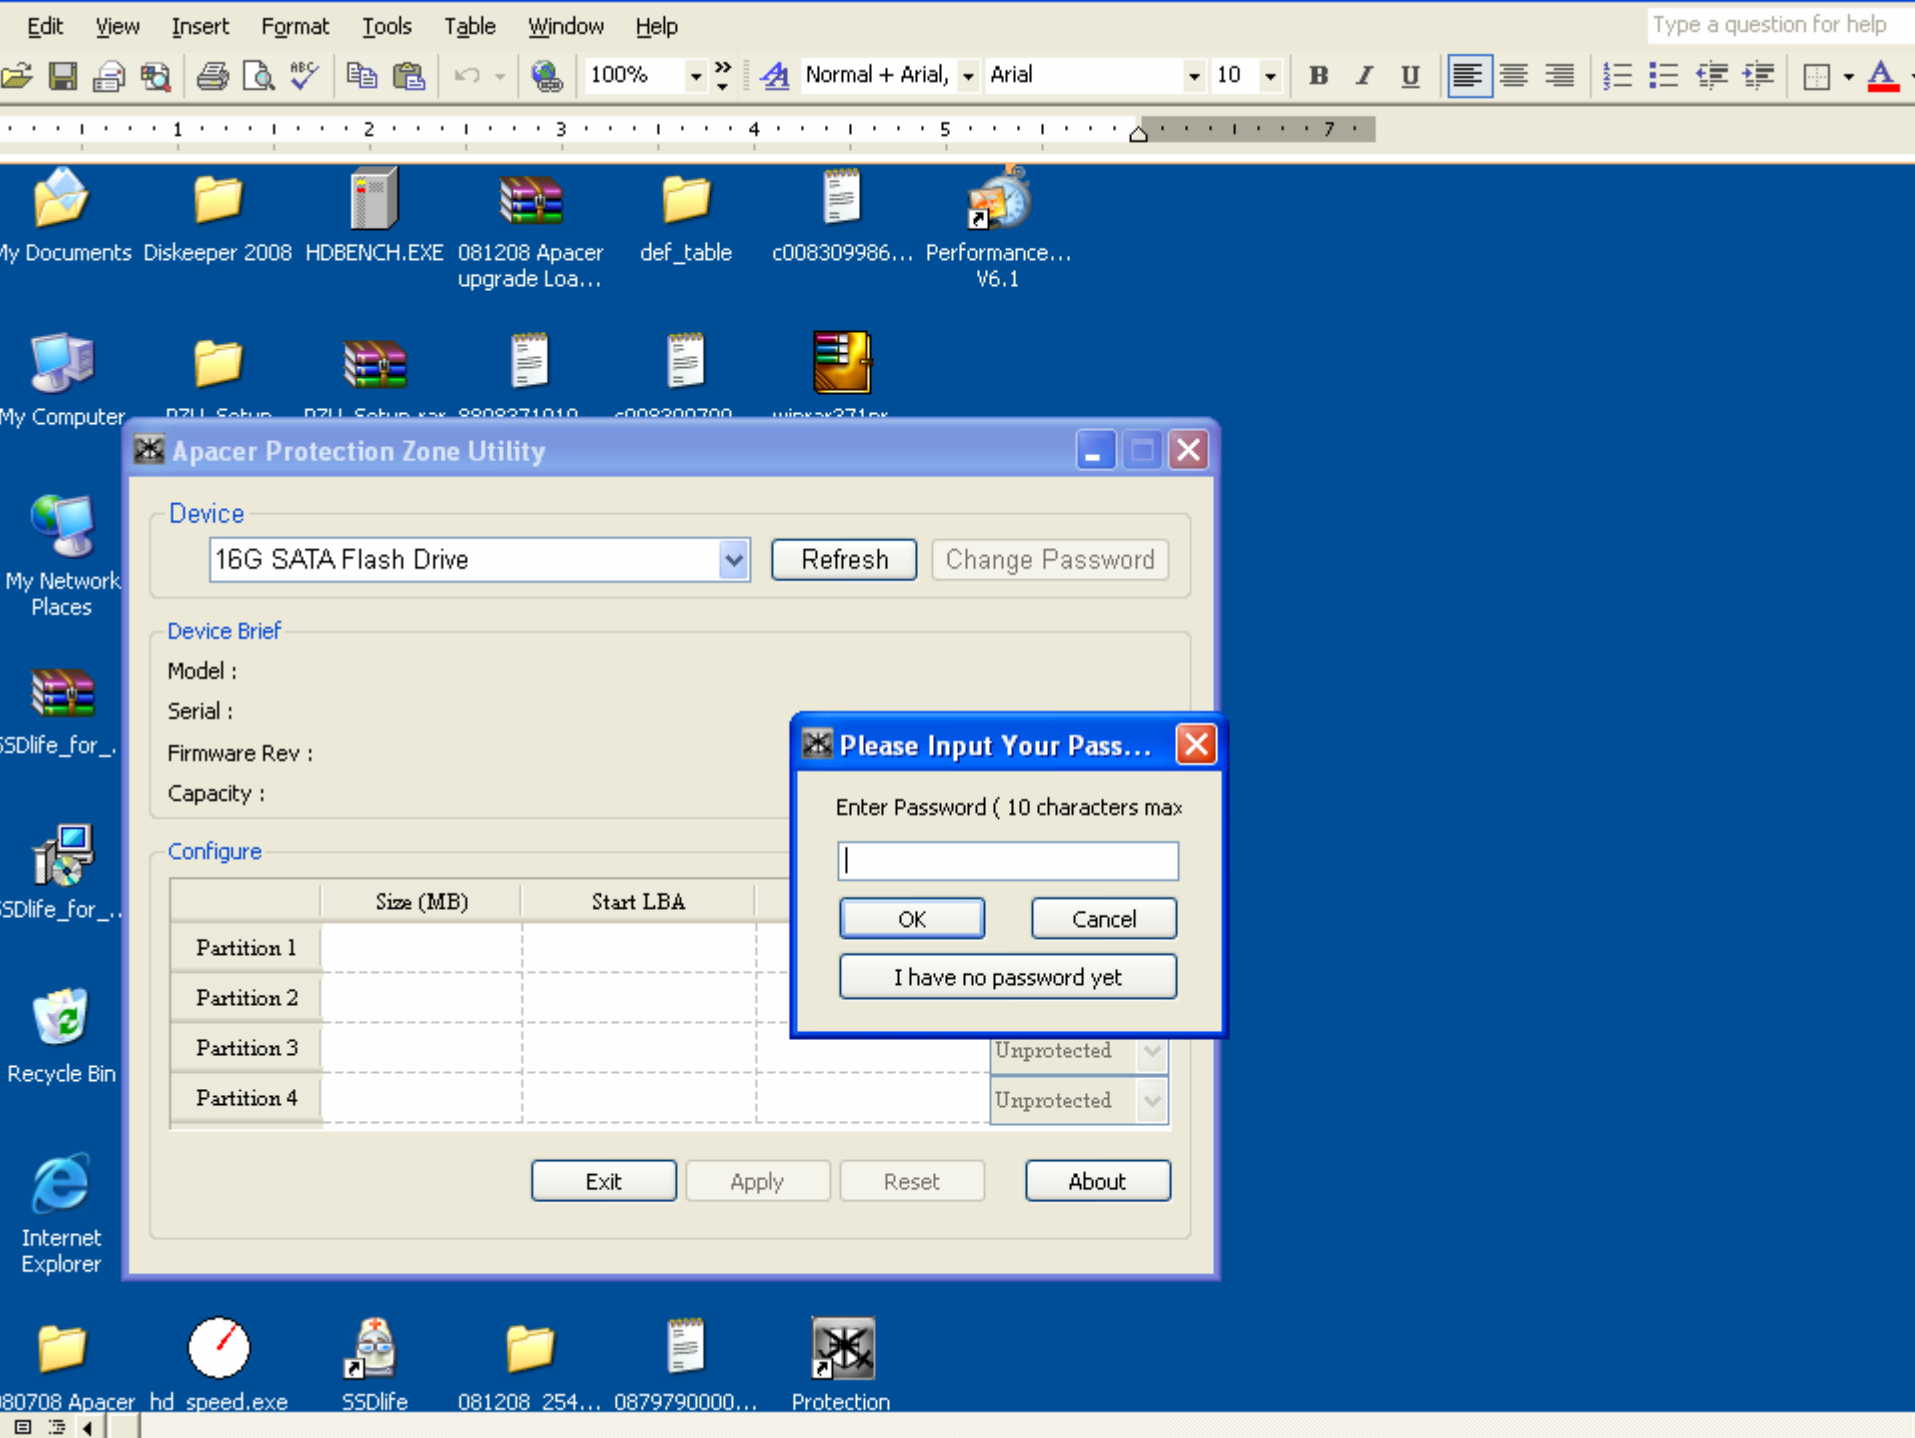

Apacer Protection Zone Utility

Device

Please select ...

Device Brief

Model :
 Serial :
 Firmware Rev :
 Capacity :

Configure

	Size (MB)	Start LBA	End LBA	Mode
Partition 1				Unprotected ▼
Partition 2				Unprotected ▼
Partition 3				Unprotected ▼
Partition 4				Unprotected ▼

Apacer Protection Zone Utility

Device: 16G SATA Flash Drive [Refresh] [Change Password]

Device Brief

Model :
Serial :
Firmware Rev :
Capacity :

Configure

Partition	Size (MB)	Start LBA	Protection
Partition 1			
Partition 2			
Partition 3			Unprotected
Partition 4			Unprotected