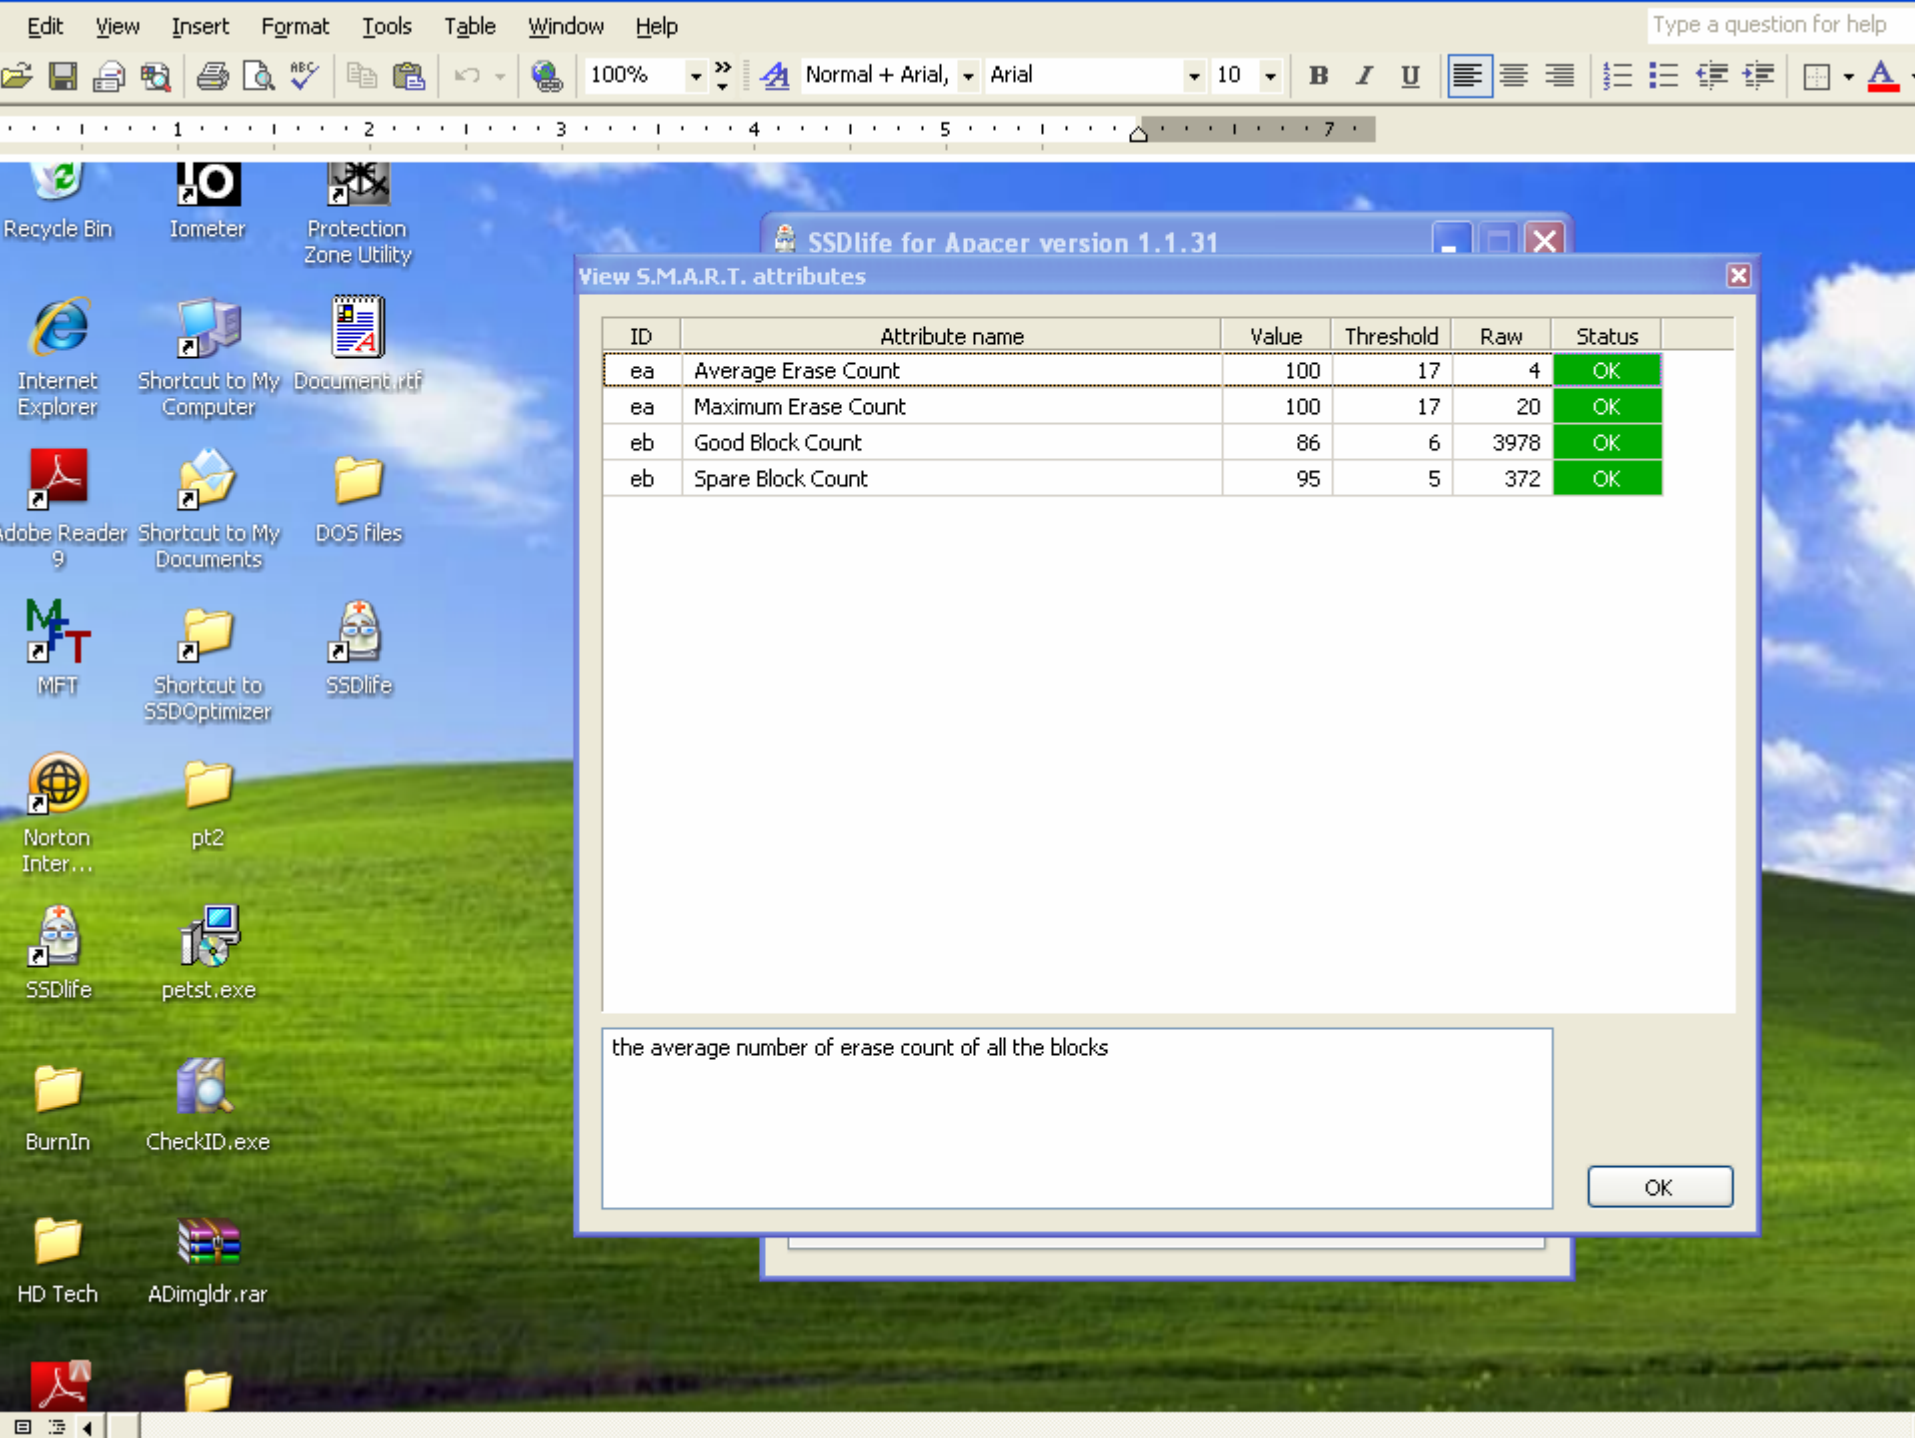

SSDlife for Apacer version 1.1.31

View S.M.A.R.T. attributes

ID	Attribute name	Value	Threshold	Raw	Status
ea	Average Erase Count	100	17	4	OK
ea	Maximum Erase Count	100	17	20	OK
eb	Good Block Count	86	6	3978	OK
eb	Spare Block Count	95	5	372	OK

the average number of erase count of all the blocks

OK